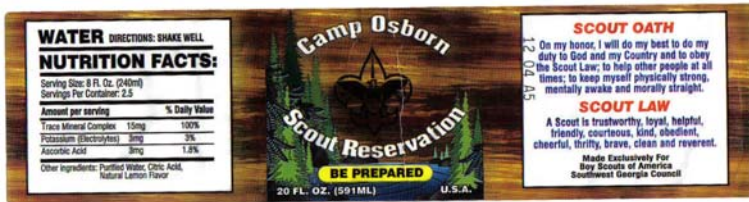

2002

Special Water Bottle made with Camp Osborn label for summer camp 2002. The maker is unknown.